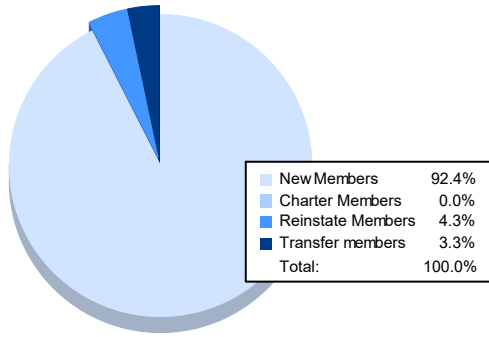

Year	New Clubs	Dropped Clubs	Gain/ Loss Clubs	New Members	Charter Members	Reinstate Members	Transfer Members	Total Member Added	Total Members Dropped	Gain/ Loss Members
2016-2017	0	1	-1	113	0	4	7	124	152	-28
2017-2018	1	1	0	134	24	5	18	181	214	-33
2018-2019	0	0	0	89	2	4	7	102	147	-45
2019-2020	1	3	-2	89	24	2	7	122	237	-115
2020-2021	0	3	-3	85	0	4	3	92	116	-24
<b>Average</b>	<b>0</b>	<b>2</b>	<b>-1</b>	<b>102</b>	<b>10</b>	<b>4</b>	<b>8</b>	<b>124</b>	<b>173</b>	<b>-49</b>

### Membership Composition June 2021 Cumulative