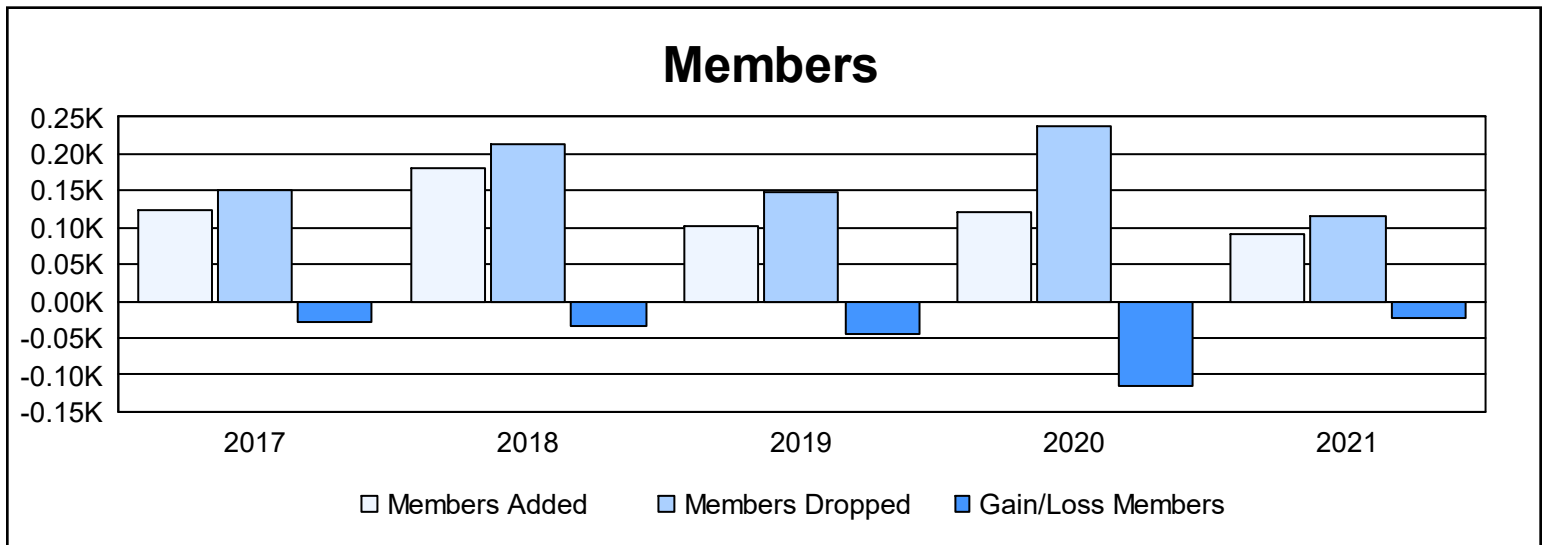

Year	New Clubs	Dropped Clubs	Gain/ Loss Clubs	New Members	Charter Members	Reinstate Members	Transfer Members	Total Member Added	Total Members Dropped	Gain/ Loss Members
2016-2017	0	1	-1	113	0	4	7	124	152	-28
2017-2018	1	1	0	134	24	5	18	181	214	-33
2018-2019	0	0	0	89	2	4	7	102	147	-45
2019-2020	1	3	-2	89	24	2	7	122	237	-115
2020-2021	0	3	-3	85	0	4	3	92	116	-24
<b>Average</b>	<b>0</b>	<b>2</b>	<b>-1</b>	<b>102</b>	<b>10</b>	<b>4</b>	<b>8</b>	<b>124</b>	<b>173</b>	<b>-49</b>

### Membership Composition June 2021 Cumulative