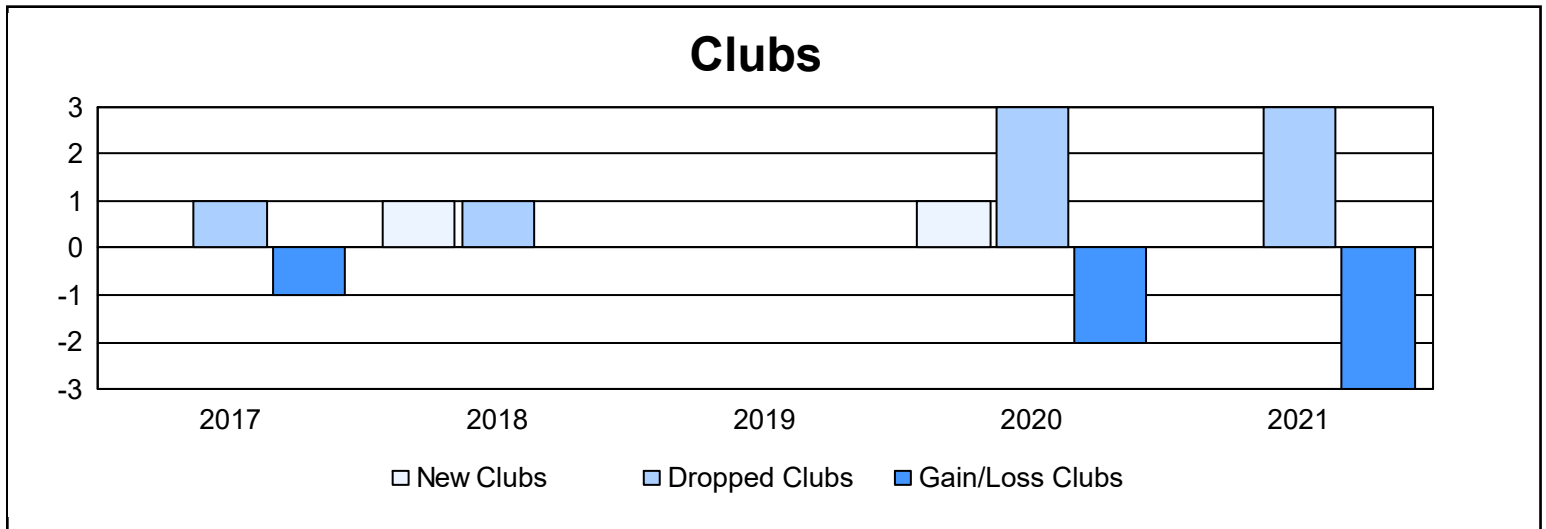

Year	New Clubs	Dropped Clubs	Gain/ Loss Clubs	New Members	Charter Members	Reinstate Members	Transfer Members	Total Member Added	Total Members Dropped	Gain/ Loss Members
2016-2017	0	1	-1	113	0	4	7	124	152	-28
2017-2018	1	1	0	134	24	5	18	181	214	-33
2018-2019	0	0	0	89	2	4	7	102	147	-45
2019-2020	1	3	-2	89	24	2	7	122	237	-115
2020-2021	0	3	-3	85	0	4	3	92	116	-24
<b>Average</b>	<b>0</b>	<b>2</b>	<b>-1</b>	<b>102</b>	<b>10</b>	<b>4</b>	<b>8</b>	<b>124</b>	<b>173</b>	<b>-49</b>

### Membership Composition June 2021 Cumulative